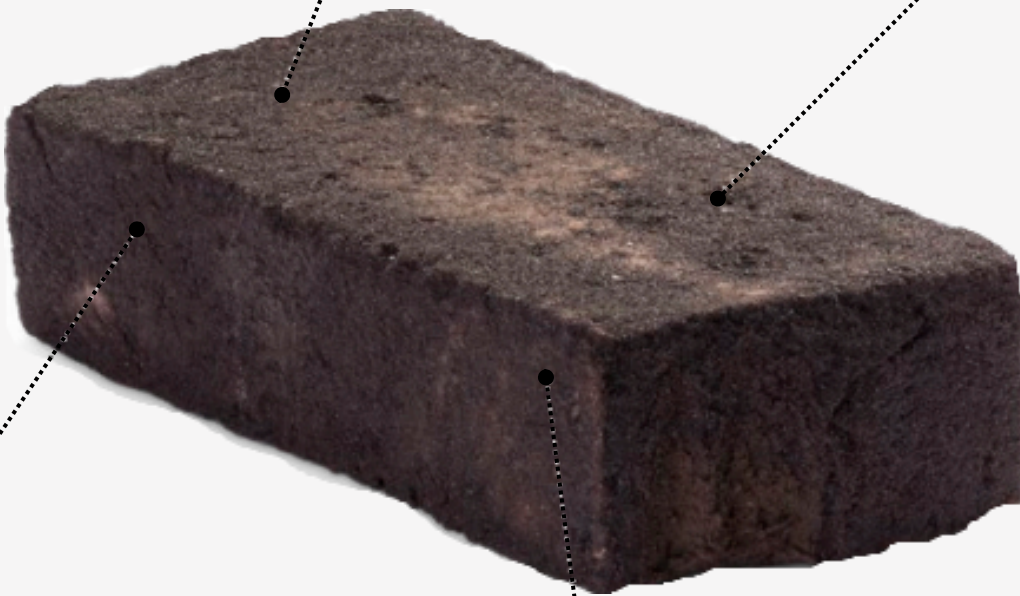

LOHAS

AUSTRALIA

BRICK COLLECTION

HANDMADE BASIA RANGE SPEC GUIDE

LOHASAU.COM

Naturally intense color palette

Pure clay

Hand-moulded
stone

Grained and finely
sanded

Hand-formed & refined

-

Basia bricks are hand-moulded, featuring a distinct grained appearance. This collection emphasises pure and intense colours, giving every facade a powerful and pure character.

A robust eye-catcher

Basia gives voice to every facade. The fundamental colours include red, black, yellow, and greige. The deep colour intensity is achieved because the sanding on the brick matches the brick's colour. The Basia collection features five shades: Strobloem, Plaza, Paepestein, Spaans Rod, and Nero Zwart Mangan.

For renovation or new construction

Apart from the traditional formats, Basia is also available in Eco-brick size, which is up to 3.5 cm narrower than standard facing bricks. This allows for increased insulation and additional living space along the entire length of your construction project. Basia is also available upon request as strips for added flexibility in design.