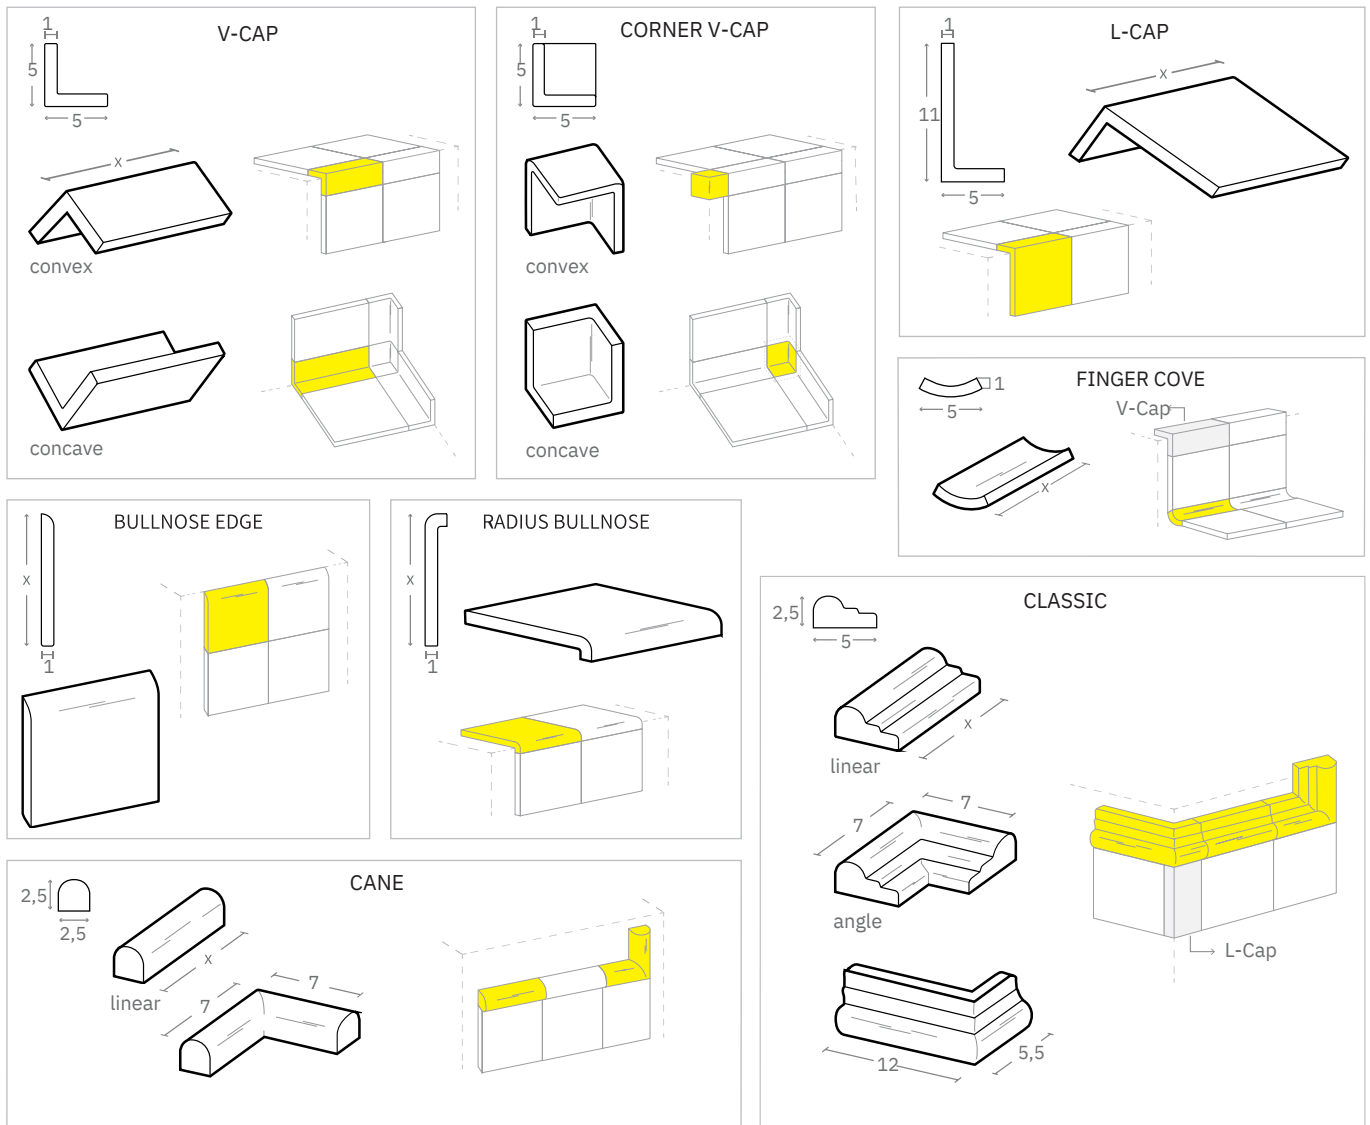

FORMATS

TRIMS

PARQUET BISQUE

SQUARE
20x20

SQUARE
14x14

SQUARE
10 x 10

SQUARE
7x7

SQUARE
5x5

HALF SQUARE
20x10

HALF SQUARE
14x7

HALF SQUARE
10x5

RECTANGLE
30x20

RECTANGLE
20 x 15

LONG
30x7

LONG
30x5

LONG
20x8