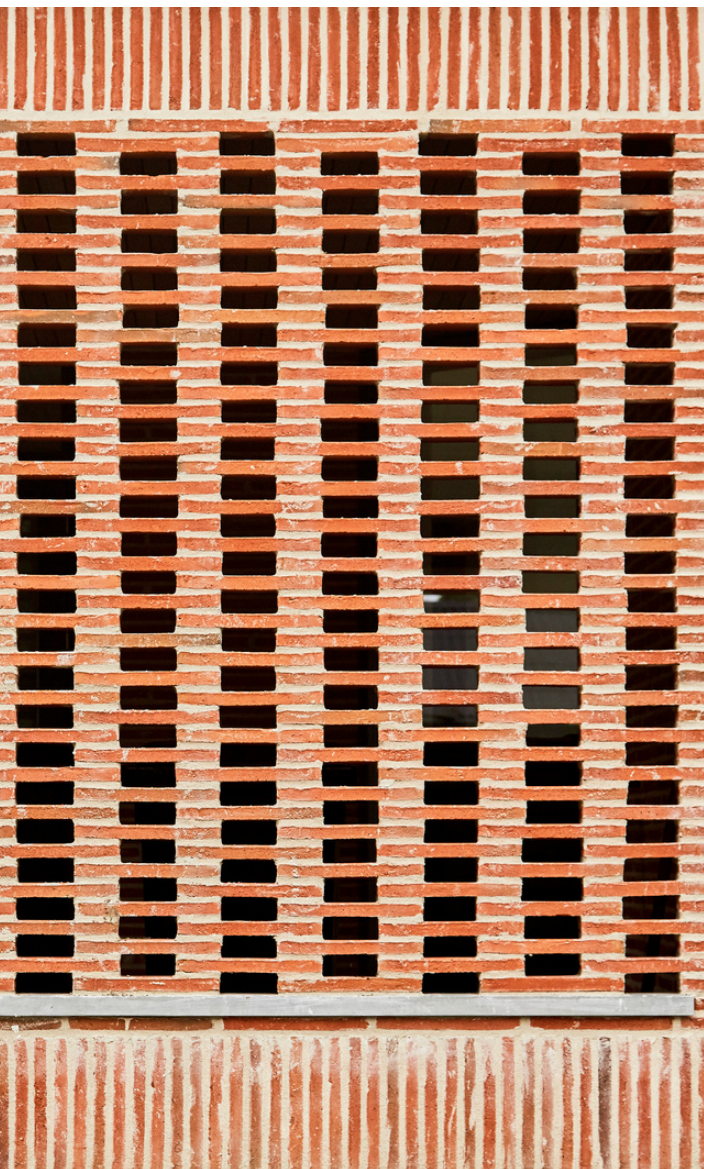

Range Overview:

Waterstruck Yellow Stone

Waterstruck Dusty Grey

Waterstruck Mengel Red

Waterstruck Desert Sand

Waterstruck Dark Night

Waterstruck Mengel Red

WATERSTRUCK SPECIFICATIONS

WEIGHT: 2,24 KG
DIMENSIONS: 348 x 108 x 33 MM
BRICKS PER SQM: 62

KOREAN BRICKS

Range Overview:

Traditional Smoked

KOREAN BRICKS SPECIFICATIONS

WEIGHT: 0,7 - 1,2 KG
DIMENSIONS: 190 x 90 x 57 MM
BRICKS PER SQM: 50