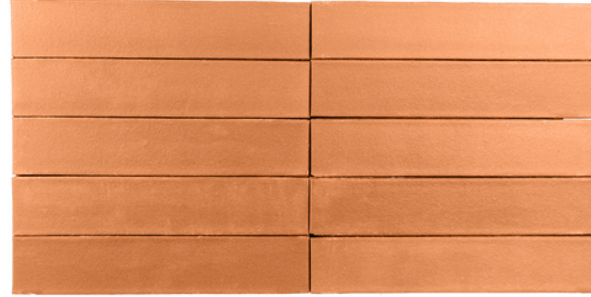

LOHAS

AUSTRALIA

BRICK COLLECTION

MODERN BRICKS COLOUR RANGE

LOHASAU.COM

BLANCO SMOOTH

VOLGA

MARRON

NILO SMOOTH

SALMON SMOOTH

MARRON RUSTIC

NILO RUSTIC

SALMON RUSTIC

GARROTXA

TENERE SMOOTH

ROJO SMOOTH

GARROTXA RUSTIC

TENERE RUSTIC

ROJO RUSTIC

PIRINEO

TEIDE SMOOTH

COLOUR CHART - LOHAS AUSTRALIA

- Applies to Flexbrick and Modern Brick range

Blanco