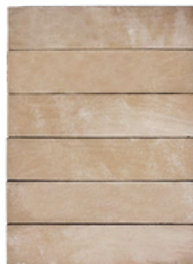

# 'MORGAN'

Coloured clays, hand-crafted stoneware. Suitable for floor and wall coverings, inside and outside. Check with us for high transit and slip resistant projects.

01

02

03

04

05

06

07

08

09

colors: .

01 cal  
04 caldera  
07 cendra

02 arena  
05 ferro  
08 basalt

03 albero  
06 nuez  
09 wengué

suggested sizes: \*