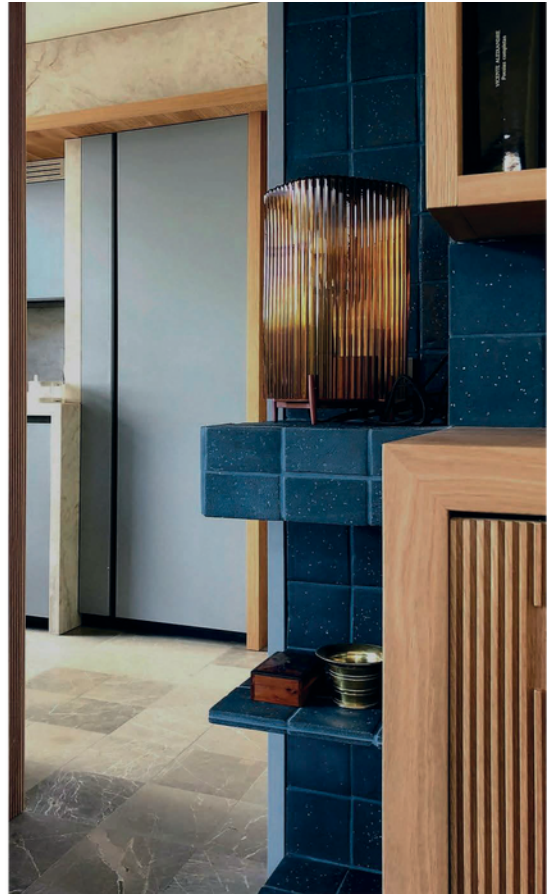

auténtica
CERÁMICA