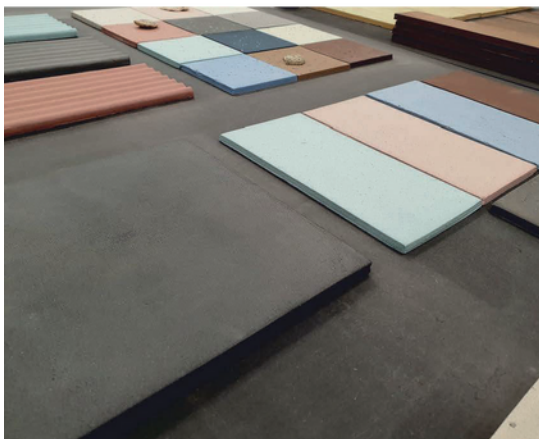

auténtica
CERÁMICA