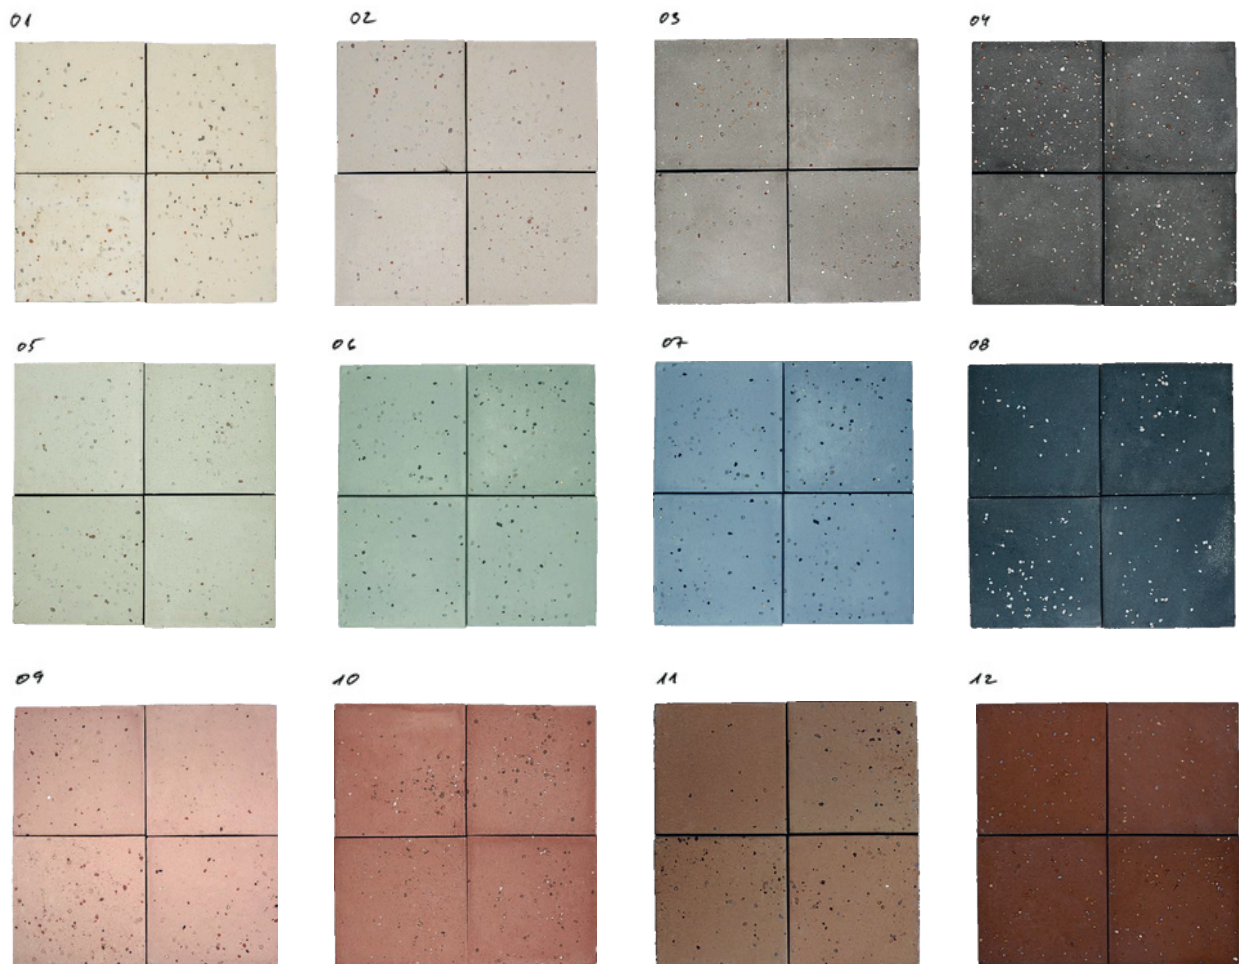

Hand-made, high-red stoneware made of diferent colour clays. Suitable for oor and wall coverings, inside and outside.
Contact us for installation and maintenance.

colors:

01 arena	02 tórtola	03 pedra	04 lava
05 musgo	06 menta	07 isla	08 ocean
09 rose	10 coral	11 terra	12 caldera

finishes:

suggested sizes:

11x11 cm

11x22 cm

22x22 cm

picos* ondas*
11x30 cm

mosaic
8x8 cm

mosaic
1,5x11 cm