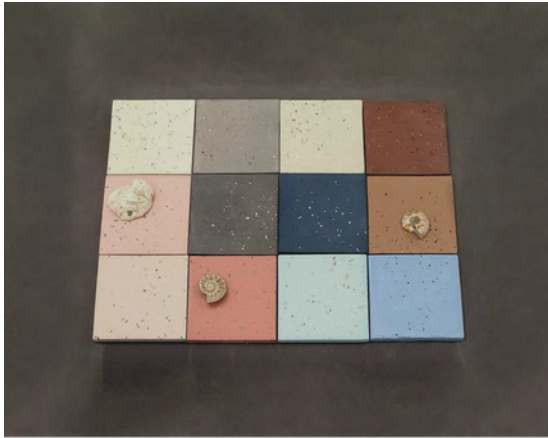

auténtica
CERÁMICA