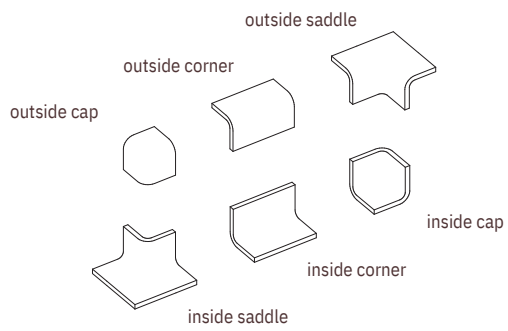

finishes:

suggested sizes:

11x11 cm

11x22 cm

22x22 cm

picos* ondas*
11x30 cm

mosaic
8x8 cm

mosaic
1,5x11 cm

hexagon
1,5x11 cm

*Check with us for other sizes and trim pieces.

3d pieces:

auténtica
CERÁMICA

auténtica
CERÁMICA

LOHAS

CONTACT US

P 02 9566 2114
E info@lohasau.com