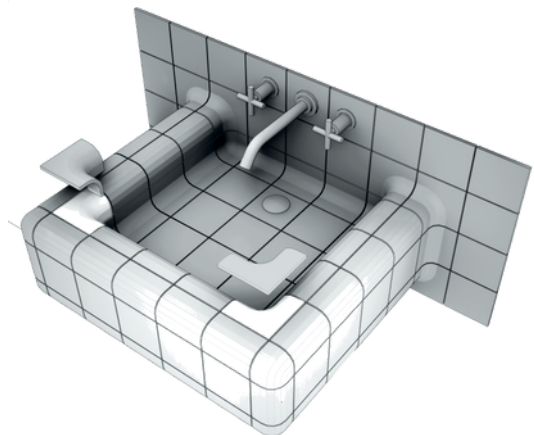

finishes:

suggested sizes:

11x11 cm

11x22 cm

22x22 cm

picos* ondas*
11x30 cm

mosaic
8x8 cm

mosaic
1,5x11 cm

hexagon
1,5x11 cm

*Check with us for other sizes and trim pieces.

3d pieces:

auténtica
CERÁMICA

auténtica
CERÁMICA

LOHAS

CONTACT US

P 02 9566 2114
E info@lohasau.com