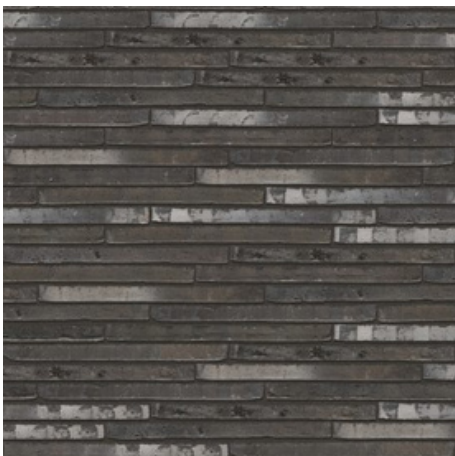

All kinds of color shades are given free rein on the matte, sand-free stone.

Versatile application

You process the bricks as you wish, both for new construction and renovation projects. Consider, for example, thin masonry or gluing with the long, slender bricks to emphasize the linear character of the facade. In this way, the robust look and trendy appearance of Wasserstrich Special come into their own.

Wasserstrich Special E1

Cover:
Wasserstrich Special E1
Page Two:
Wasserstrich Special Grey

WATERSTRUCK SPECIAL

Range Overview:

Waterstruck Special Alaska White

Waterstruck Special Vanille White

Waterstruck Special Ecrú

Waterstruck Special Opal White

Waterstruck Special White

Waterstruck Special Sablé

Waterstruck Special Grey

Waterstruck Special Quartz-Grey

Waterstruck Special Suria Grey

WATERSTRUCK SPECIAL

Range Overview:

Waterstruck Special Silt Grey

Waterstruck Special Gloom Grey

Waterstruck Special Orient Red

Waterstruck Special Karminjred

Waterstruck Special Red

Waterstruck Special Black

Waterstruck Special Vulcano Black