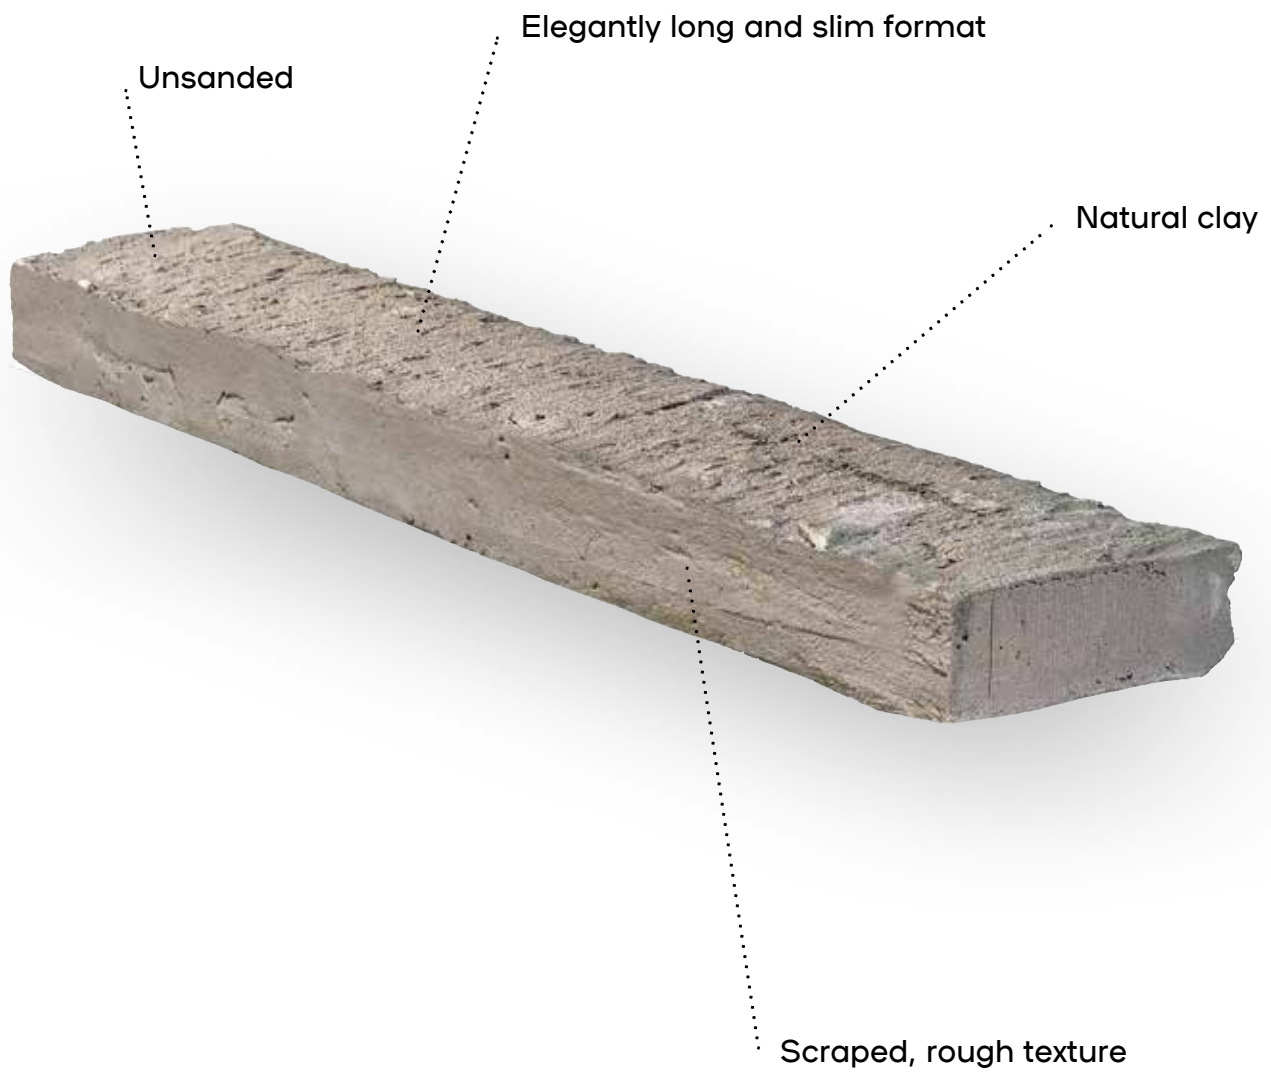

LOHAS

AUSTRALIA

BRICK COLLECTION

LONG BRICKS SPEC GUIDE

LOHASAU.COM

Wasserstrich Special:

With Wasserstrich Special, your facade radiates raw elegance. Because the long, slender stones have a rough edge.

The weathered, slightly planed look is the result of a clever mix of natural clay and water during a unique production process. The clay is pressed in a mold, rolled and then stripped according to the Wasserstrich method.

All kinds of color shades are given free rein on the matte, sand-free stone.

Versatile application

You process the bricks as you wish, both for new construction and renovation projects. Consider, for example, thin masonry or gluing with the long, slender bricks to emphasize the linear character of the facade. In this way, the robust look and trendy appearance of Wasserstrich Special come into their own.

Wasserstrich Special E1

Cover:
Wasserstrich Special E1
Page Two:
Wasserstrich Special Grey

WATERSTRUCK SPECIAL

Range Overview:

Waterstruck Special Alaska White

Waterstruck Special Vanille White

Waterstruck Special Ecrú

Waterstruck Special Red

WATERSTRUCK SPECIAL SPECIFICATIONS

WEIGHT: 2,09 KG
DIMENSIONS: 380 x 70 x 45 MM
BRICKS PER SQM: 45

WEIGHT: 3,94 KG
DIMENSIONS: 500 x 100 x 40 MM
BRICKS PER SQM: 37

WEIGHT: 3,94 KG
DIMENSIONS: 510 x 100 x 40 MM
BRICKS PER SQM: 37