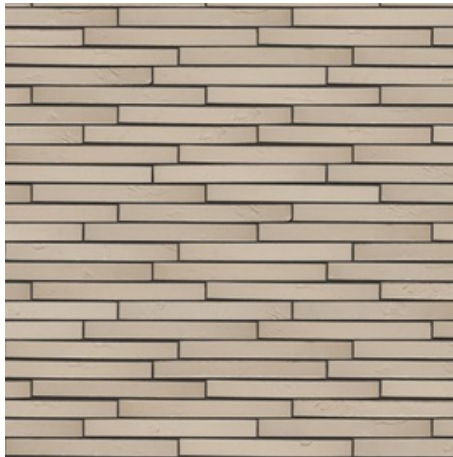

Archipolis Byblos Grey