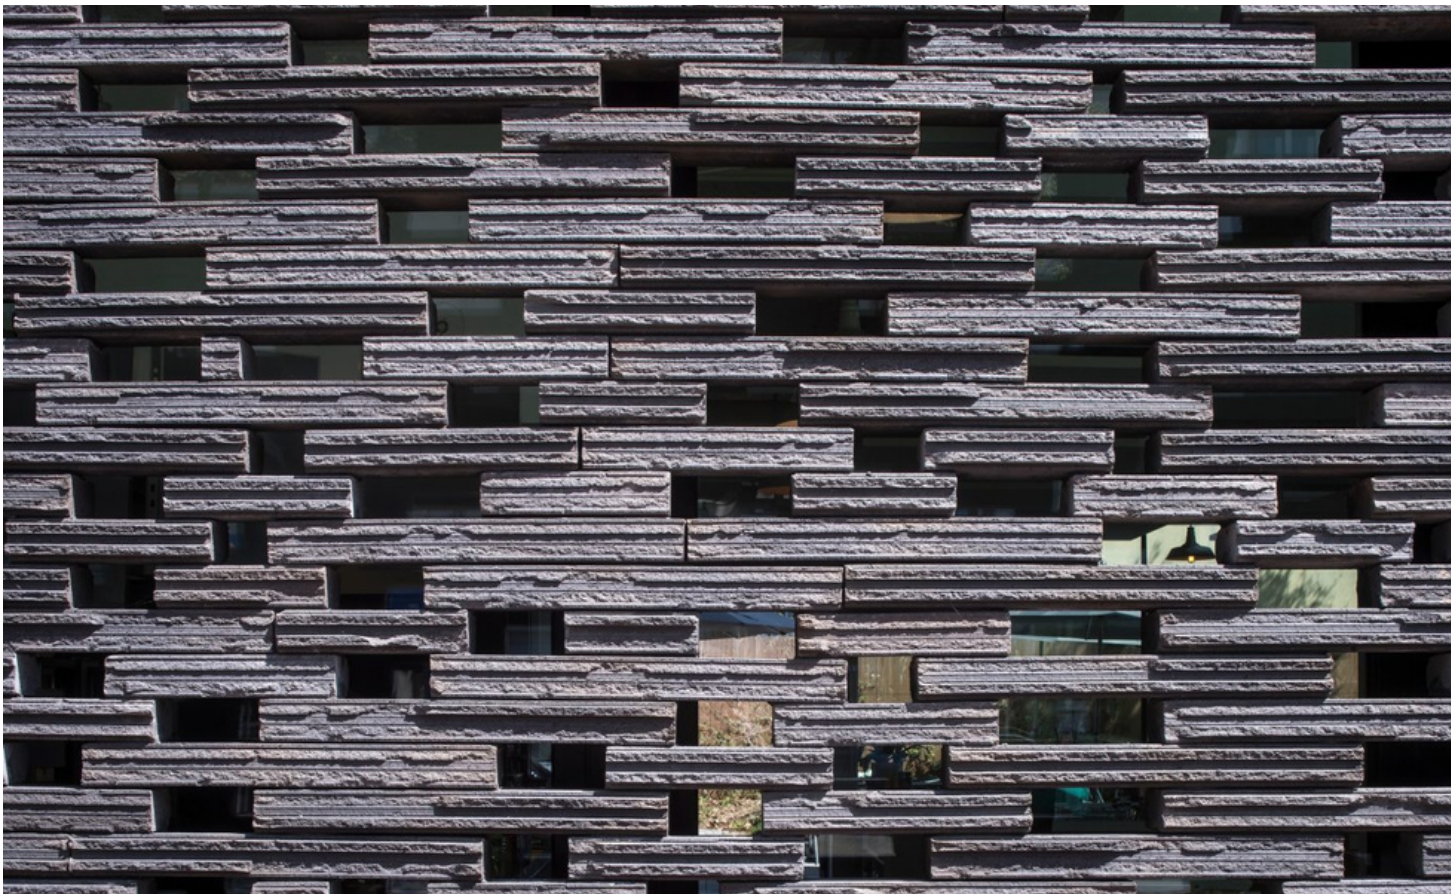

CASSIA SPECIFICATIONS

WEIGHT: 4,16 KG
DIMENSIONS: 400 x 95 x 48 MM
BRICKS PER SQM: 41

Cassia Graphite Black