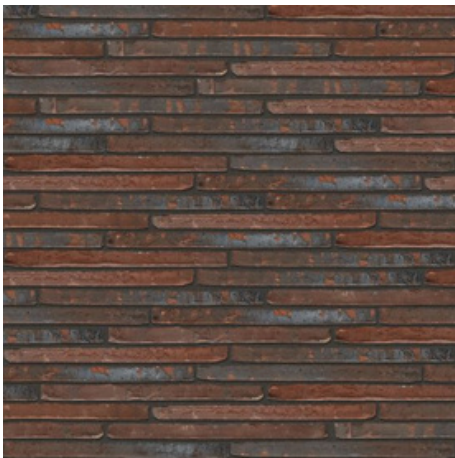

Waterstruck Special Karminjred