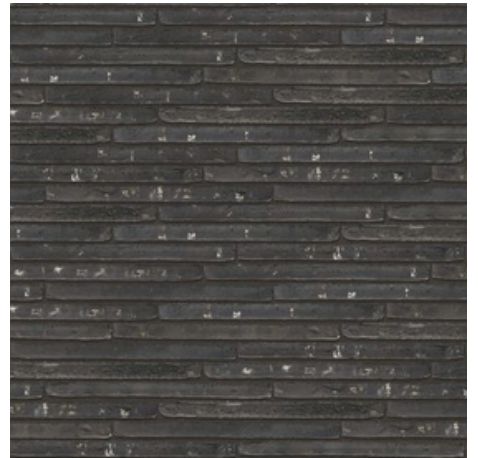

All kinds of color shades are given free rein on the matte, sand-free stone.

Versatile application

You process the bricks as you wish, both for new construction and renovation projects. Consider, for example, thin masonry or gluing with the long, slender bricks to emphasize the linear character of the facade. In this way, the robust look and trendy appearance of Wasserstrich Special come into their own.

Wasserstrich Special E1

Cover:
Wasserstrich Special E1
Page Two:
Wasserstrich Special Grey

WATERSTRUCK SPECIAL

Range Overview:

Waterstruck Special Alaska White

Waterstruck Special Vanille White

Waterstruck Special Ecrú

Waterstruck Special Opal White

Waterstruck Special White

Waterstruck Special Sablé

Waterstruck Special Grey

Waterstruck Special Quartz-Grey

Waterstruck Special Suria Grey

WATERSTRUCK SPECIAL

Range Overview:

Waterstruck Special Silt Grey

Waterstruck Special Gloom Grey

Waterstruck Special Orient Red

Waterstruck Special Karminjred

Waterstruck Special Red

Waterstruck Special Black

Waterstruck Special Vulcano Black