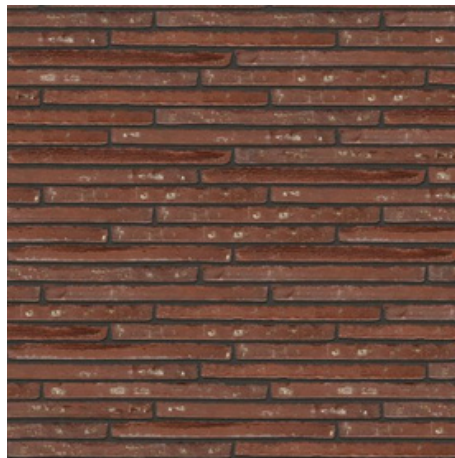

All kinds of color shades are given free rein on the matte, sand-free stone.

Versatile application

You process the bricks as you wish, both for new construction and renovation projects. Consider, for example, thin masonry or gluing with the long, slender bricks to emphasize the linear character of the facade. In this way, the robust look and trendy appearance of Wasserstrich Special come into their own.

Wasserstrich Special E1

Cover:
Wasserstrich Special E1
Page Two:
Wasserstrich Special Grey

WATERSTRUCK SPECIAL

Range Overview:

Waterstruck Special Alaska White

Waterstruck Special Vanille White

Waterstruck Special Ecrú

Waterstruck Special Opal White

Waterstruck Special White

Waterstruck Special Sablé

Waterstruck Special Grey

Waterstruck Special Quartz-Grey

Waterstruck Special Suria Grey

WATERSTRUCK SPECIAL

Range Overview:

Waterstruck Special Silt Grey

Waterstruck Special Gloom Grey

Waterstruck Special Orient Red

Waterstruck Special Karminjred

Waterstruck Special Red

Waterstruck Special Black

Waterstruck Special Vulcano Black