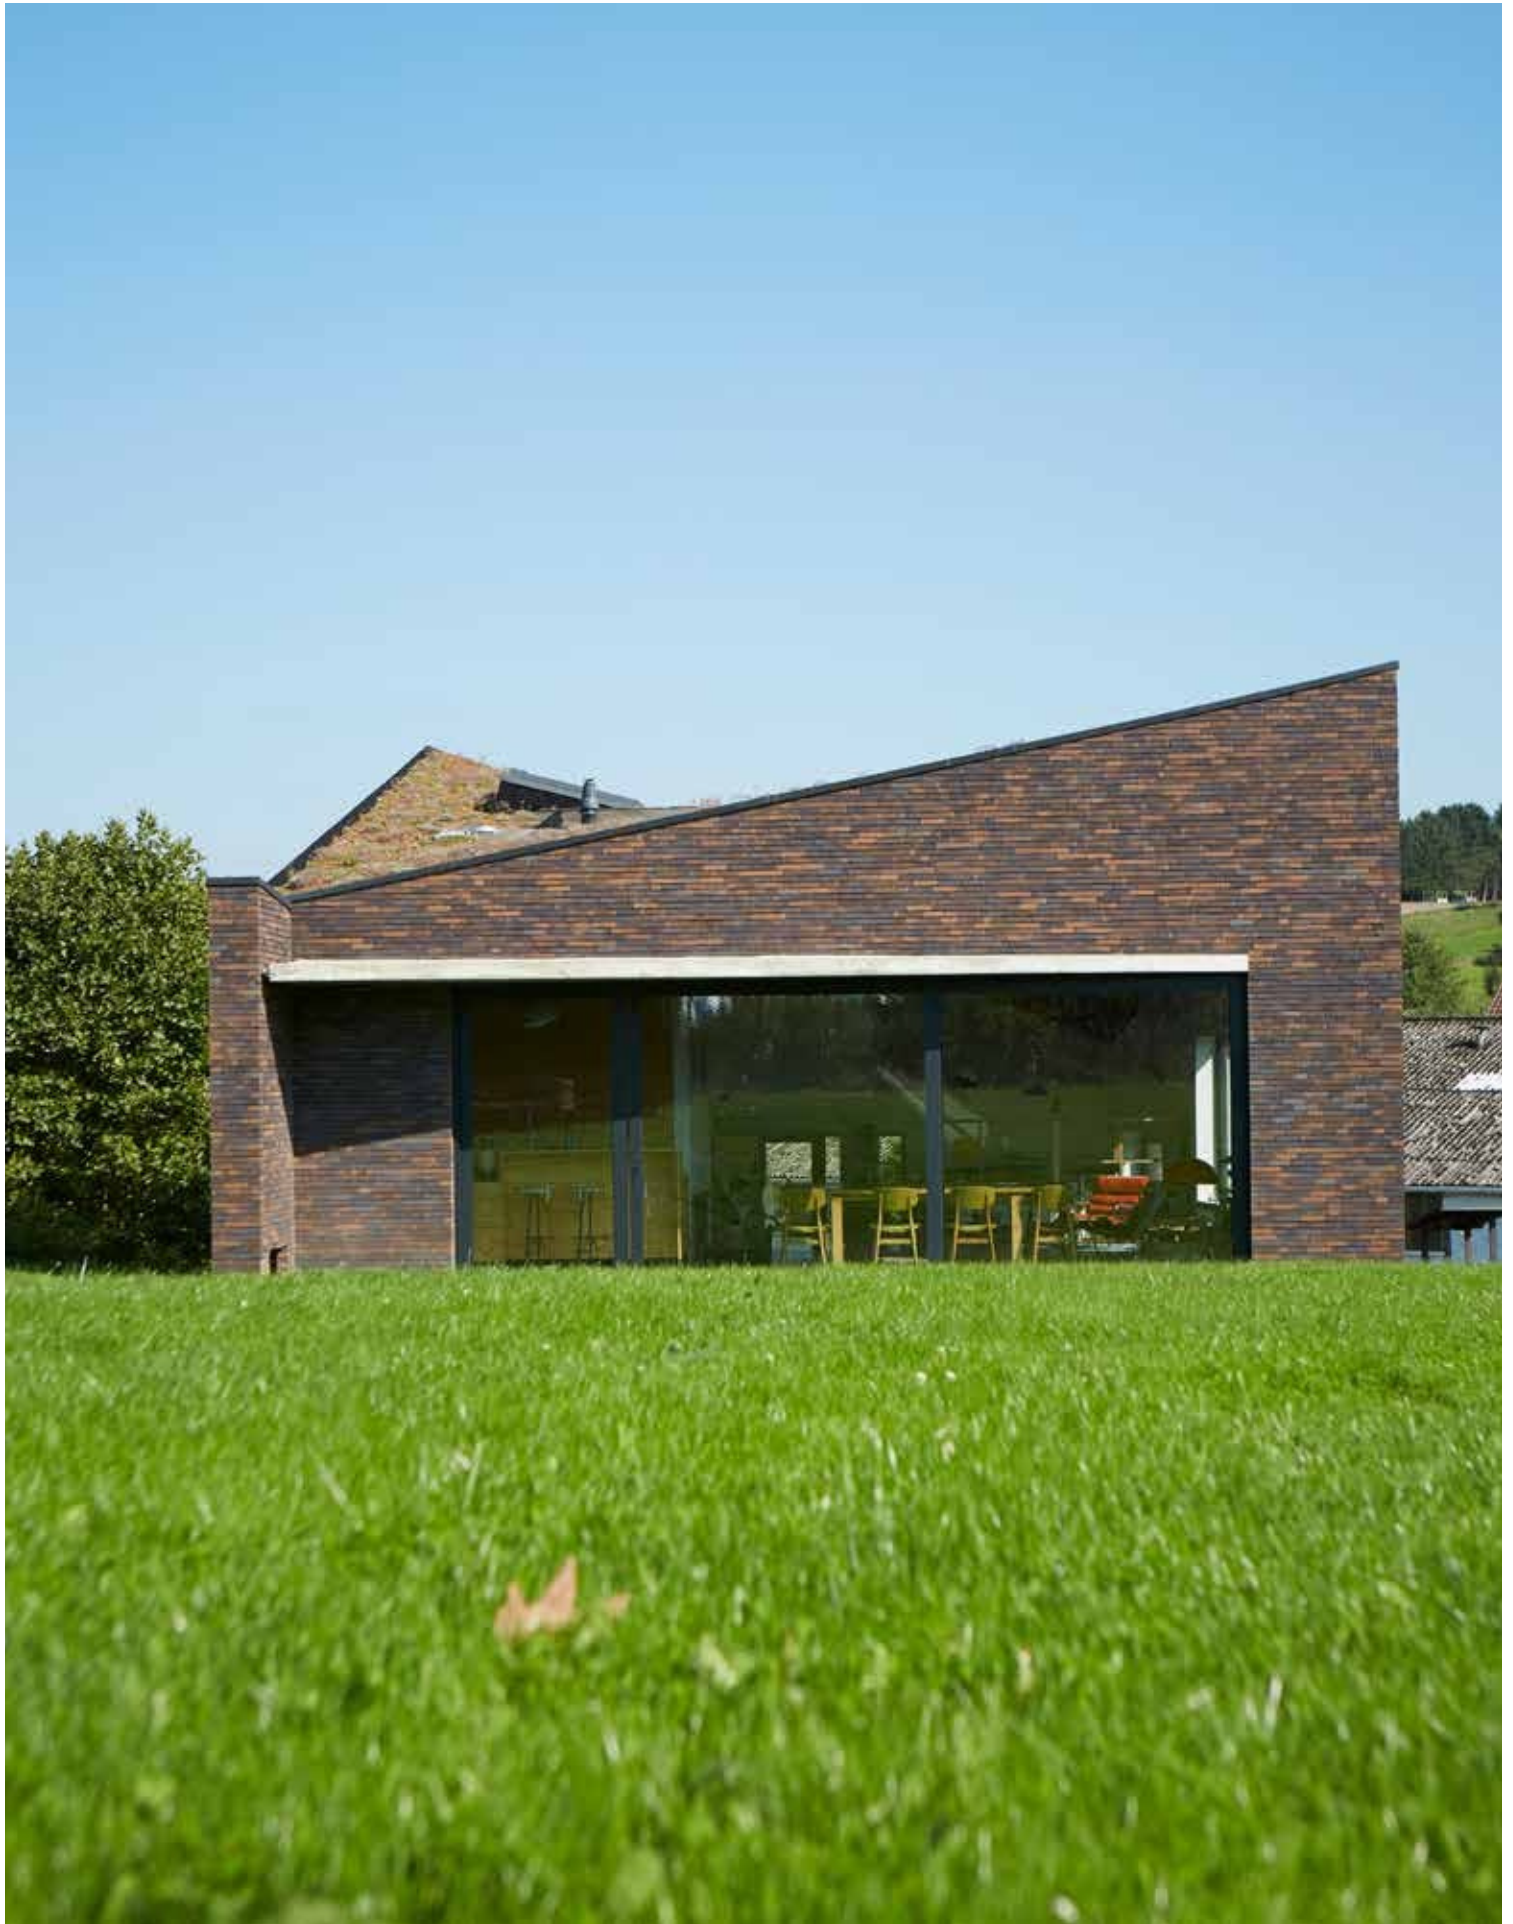

Milosa Kogelbloem