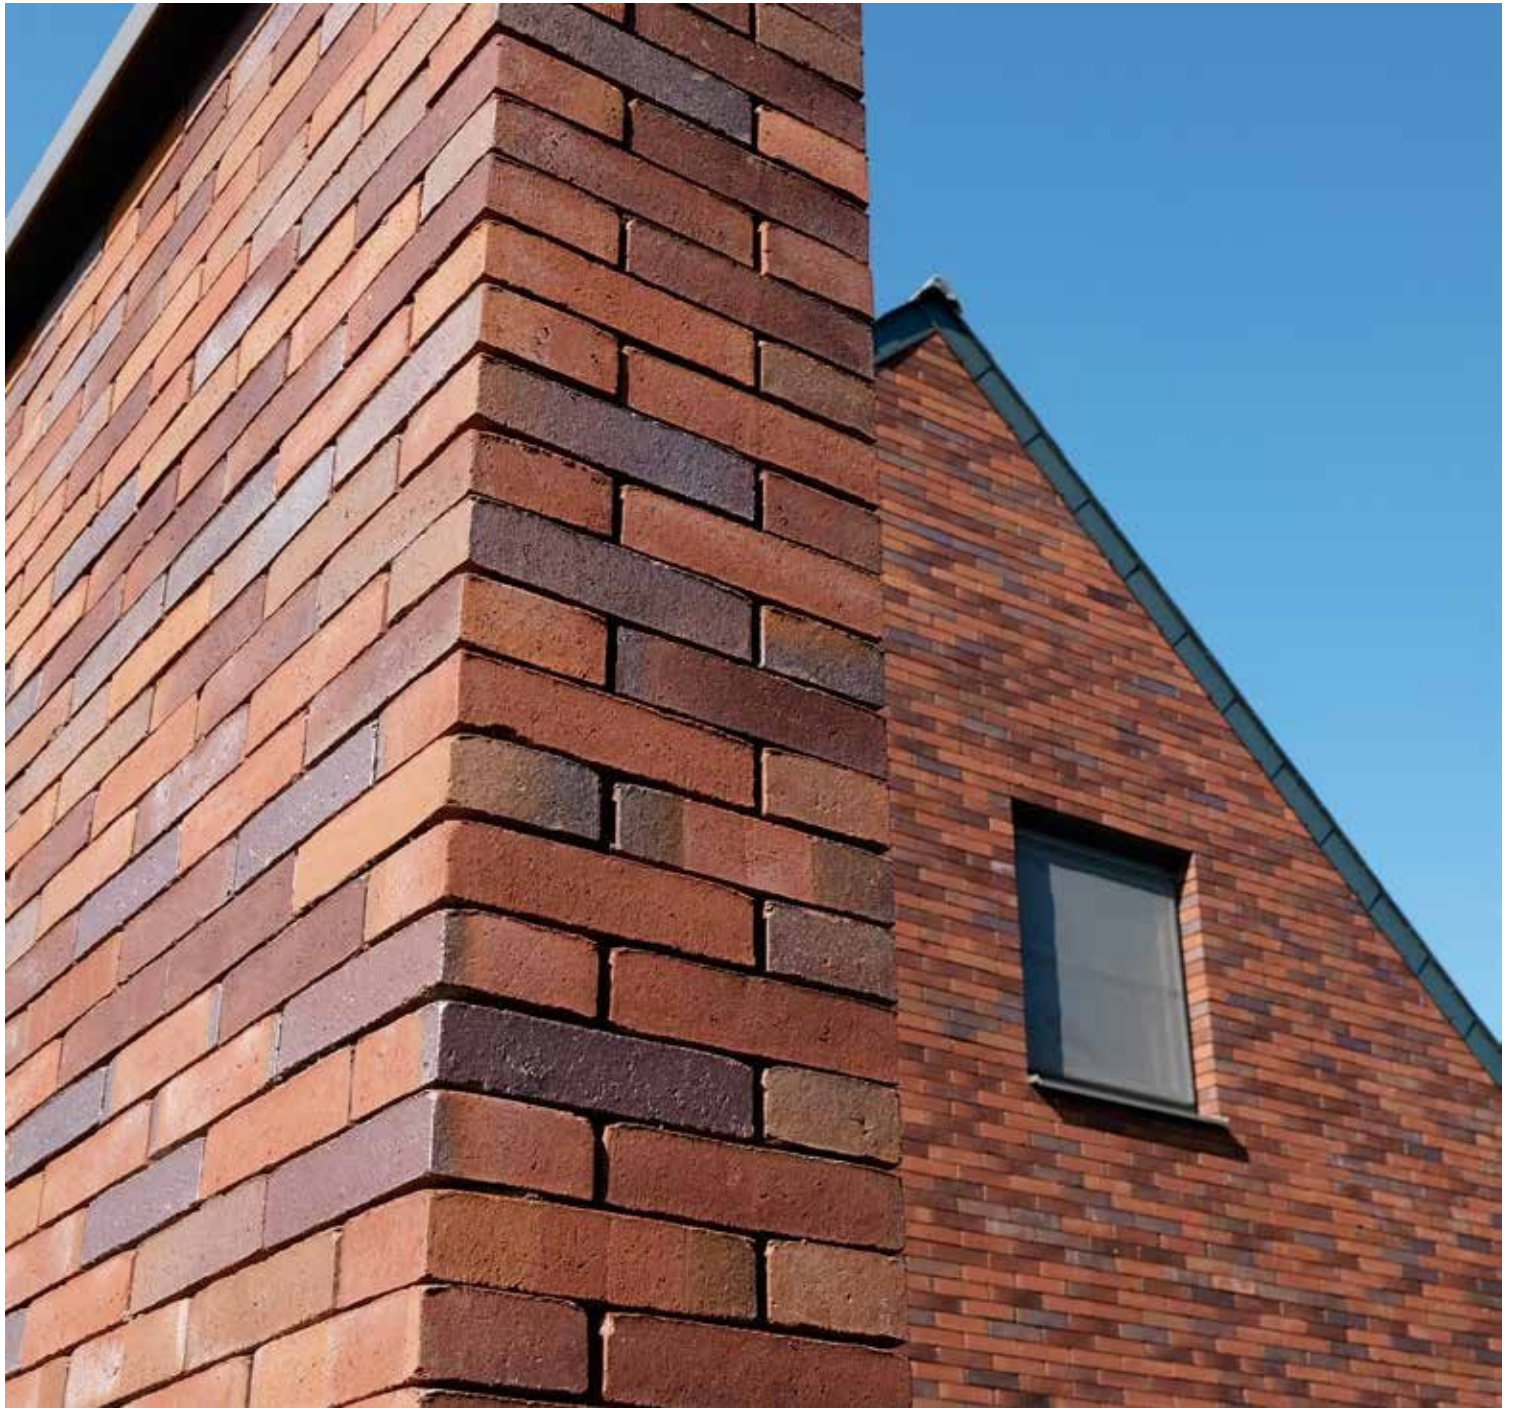

Milosa Passiebloem