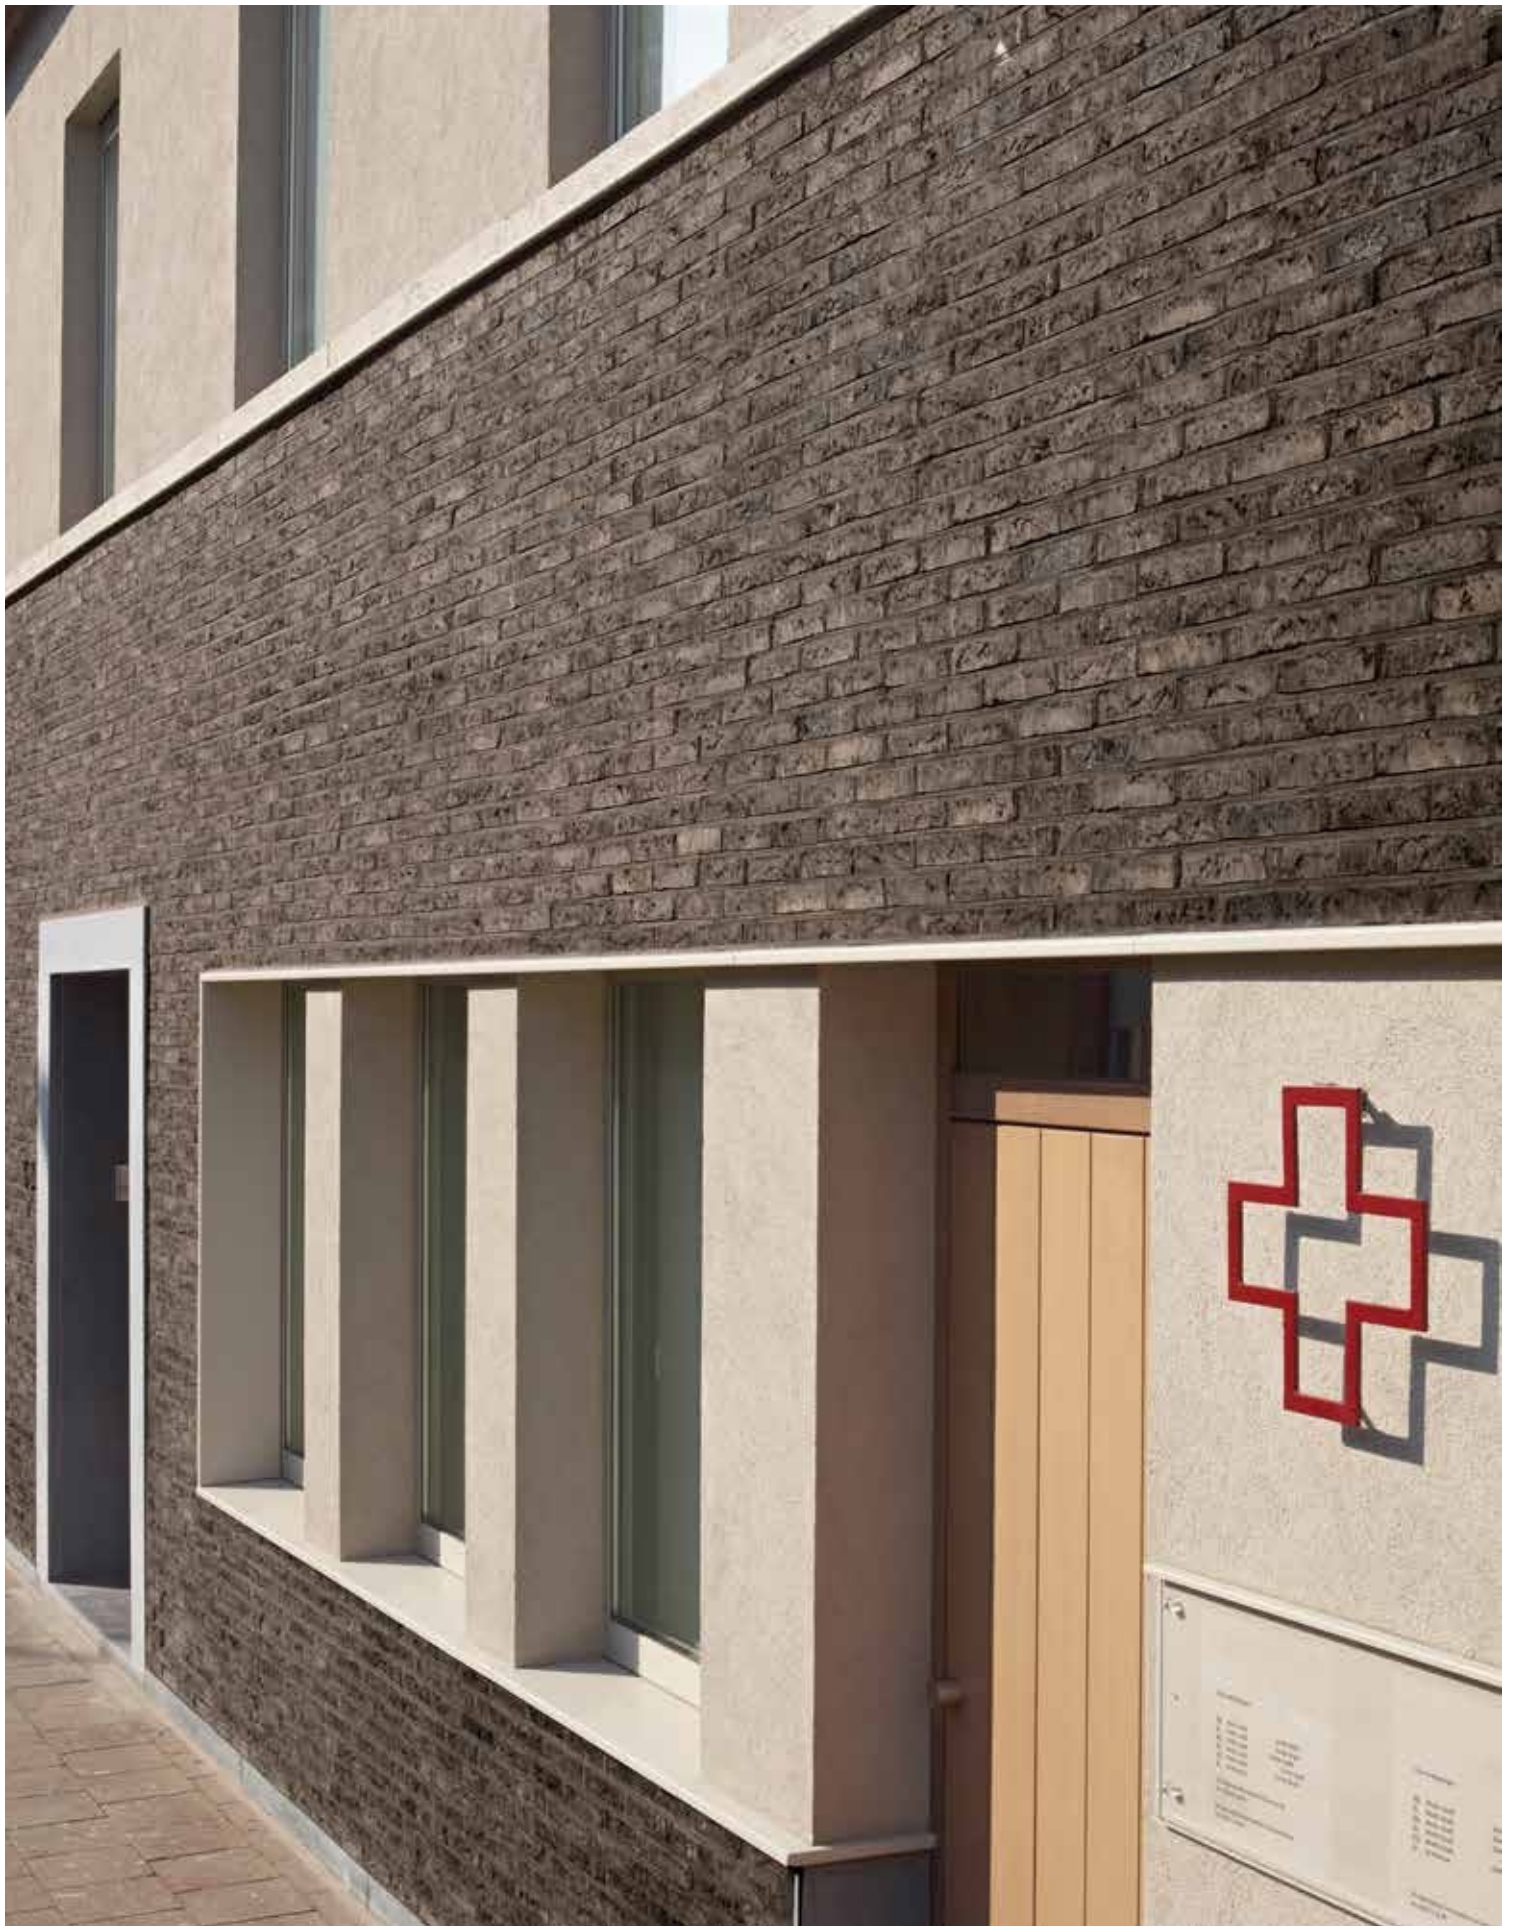

Milosa Cosmos Exclusive