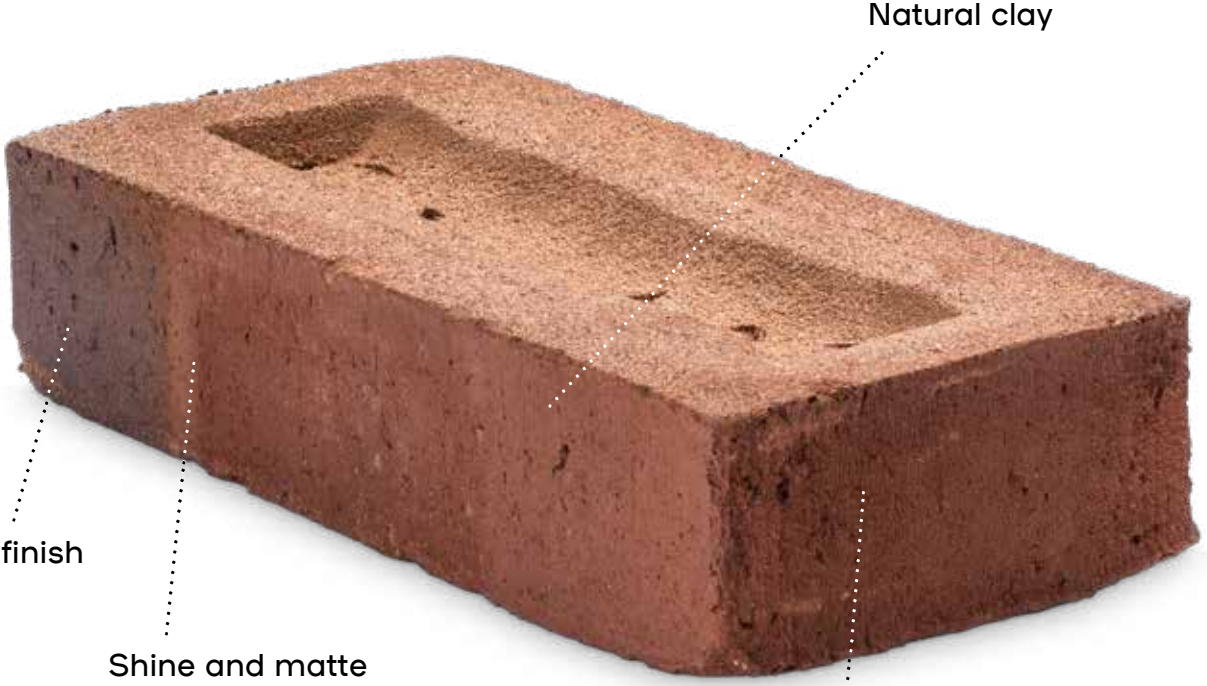

LOHAS

AUSTRALIA

BRICK COLLECTION

HANDMADE MILOSA RANGE SPEC GUIDE

LOHASAU.COM

Natural clay

Engobe finish

Shine and matte
nuances

Smooth, unsanded
and slightly planed

Sleek facade

-

Milosa is a sleek scrubber stone for facades with a pure line. The planed brick has a strikingly regular shape and a smooth, sand-free surface texture. Milosa's modern look is the result of a natural mix of clay and water, during a unique production process.

Natural colours

The inspiration for the bright Milosa color palette comes from nature. In addition, an engobe, a thin layer of clay, was applied to the stone. This creates a fascinating play of light between gloss and matt. The nuances of ocher, red and brown tones give any construction project one soft appearance.

Custom facade

Milosa is for both new construction and renovation the exquisite facing brick. It is available in the traditional WF and WFD format. Finishing your facade with Milosa brick slips? That is also possible, these are on request to obtain.