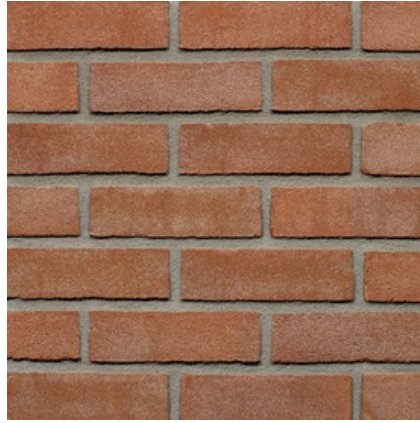

LOHAS

AUSTRALIA

BRICK COLLECTION

HANDMADE HAAFTEN RANGE SPEC GUIDE

LOHASAU.COM

Haften: Range Overview

Beigerood

Old Rose VB

Goudsbloem

Mastiek

Goudsbloem

ALL COLORS SPECIFICATIONS

Weight: 1,78 KG

Dimension: WF 210 x 100 x 50 MM

Bricks Per SQM: 73

Bricks Per Pallet: 400

OLD ROSE VB SPECIFICATIONS

Weight: 2,37 KG

Dimension: WDF 210 x 100 x 65 MM

Bricks Per SQM: 59

Bricks Per Pallet: 316

Beigerood

LOHAS

CONTACT US