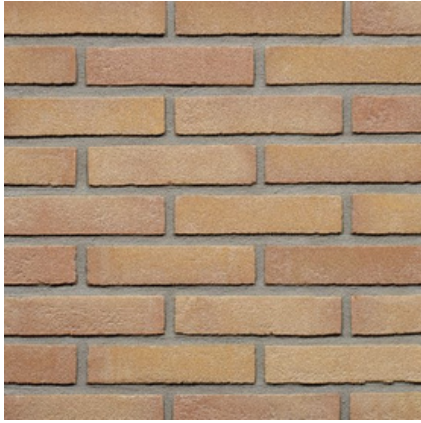

LOHAS

AUSTRALIA

BRICK COLLECTION

HANDMADE HAAFTEN RANGE SPEC GUIDE

LOHASAU.COM

Haften: Range Overview

Beigerood

Old Rose VB

Goudsbloem

Mastiek

Goudsbloem

ALL COLORS SPECIFICATIONS

Weight: 1,78 KG

Dimension: WF 210 x 100 x 50 MM

Bricks Per SQM: 73

Bricks Per Pallet: 400

OLD ROSE VB SPECIFICATIONS

Weight: 2,37 KG

Dimension: WDF 210 x 100 x 65 MM

Bricks Per SQM: 59

Bricks Per Pallet: 316

Beigerood

LOHAS

CONTACT US