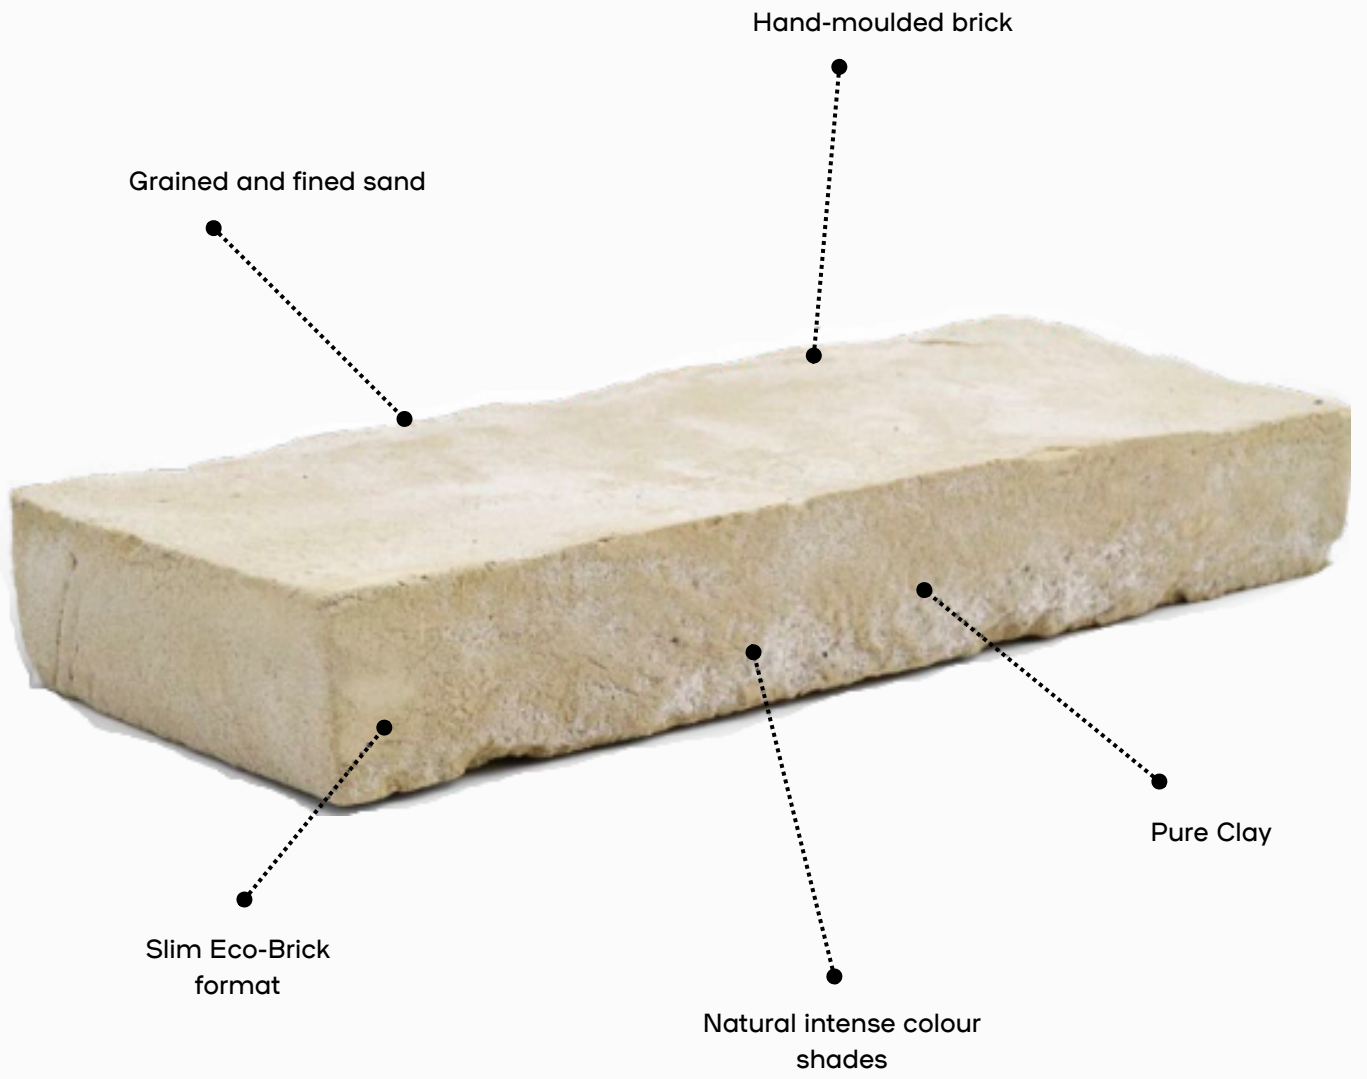

LOHAS

AUSTRALIA

BRICK COLLECTION

TOLUS RANGE SPEC GUIDE

LOHASAU.COM

Grained and fined sand

Hand-moulded brick

Slim Eco-Brick
format

Natural intense colour
shades

Pure Clay

Back to nature

■

The Tolus collection draws inspiration from the beauty of nature, embodying a connected, understated style reflected in its authentic finishes and colours that blend seamlessly into any environment. Tolus embraces the essence of nature and promotes sustainable architecture with a strong emphasis on simplicity and tranquility within the surroundings.

Organic color palette

Tolus seamlessly merges the colours and textures found in nature into architectural designs. The blend of bricks with natural materials like wood effortlessly harmonises, creating layers of neutral tones. This soft, tonal effect imparts a sense of lightness while enhancing the natural ambiance. With hues of gray, yellow, and purple, the palette crafts a tranquil, calming atmosphere. Tolus is the perfect collection for those seeking a daily connection with the outdoors.

Exclusively in the slim Eco-brick format

Available exclusively in the slim Eco-brick format, Tolus stands as an excellent choice in terms of sustainability. These facing bricks provide additional space for insulation or the creation of more living space, making them an eco-conscious and practical option for architectural projects.