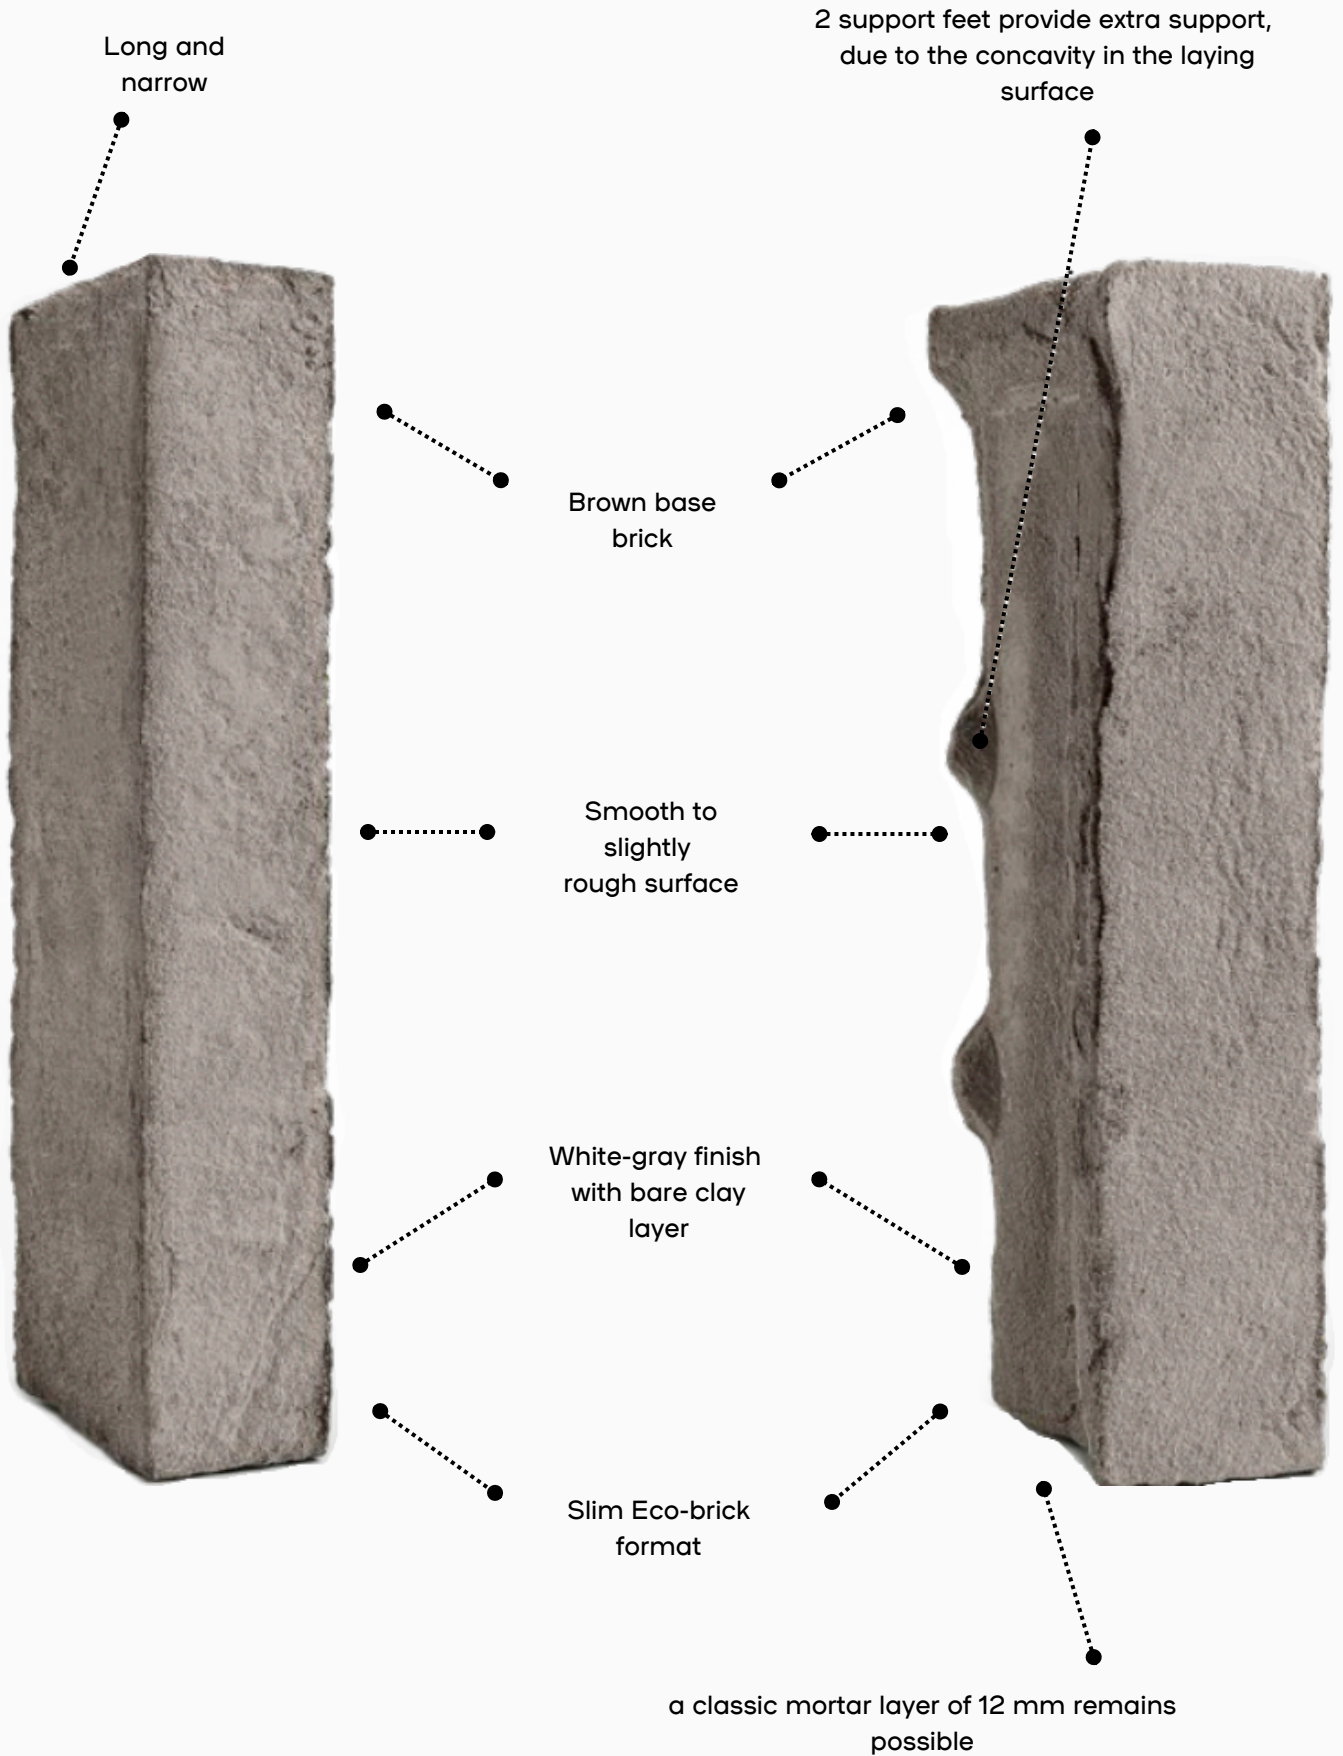

LOHAS

AUSTRALIA

BRICK COLLECTION

IMPERIUM RANGE

SPEC GUIDE

LOHASAU.COM

Roman format

traditional bricklaying,
thin bricklaying or gluing

Iluzo

traditional bricklaying
with the look of glued

Roman legion of facade stones

-

Kaleilaag winks at the past

The Imperium facade bricks draw inspiration from the rich aesthetic heritage of Roman architecture. The brown base stones are meticulously finished with a layer of exposed clay, imparting facades with a commanding and robust presence. This design pays homage to the ancient Roman tradition of covering brick walls with cement, creating a powerful visual connection to the architectural customs of the past.

Roman size: long and narrow

The bricks don't just emulate antiquity in their finish. Named after the Roman format ($\pm 238 \times 75 \times 40$ mm), the collection's balanced height-to-length ratio lends them an elongated look, perfect for robust horizontal brickwork. They're versatile for traditional, bonding, and thin-layer bricklaying techniques.

Also available in Iluzo

The collection is also offered in Eco-brick Iluzo format ($\pm 238 \times 75 \times 48$ mm). Iluzo facing bricks offer a glued appearance with the advantages of traditional bricklaying. What sets Iluzo apart is the concavity in the stone's laying surface, allowing for a standard mortar layer of 12 mm. Two supporting feet provide extra support and allow excess mortar to escape, creating the illusion of glued bricks. This option is perfect for achieving sleek horizontal lines on your facade.