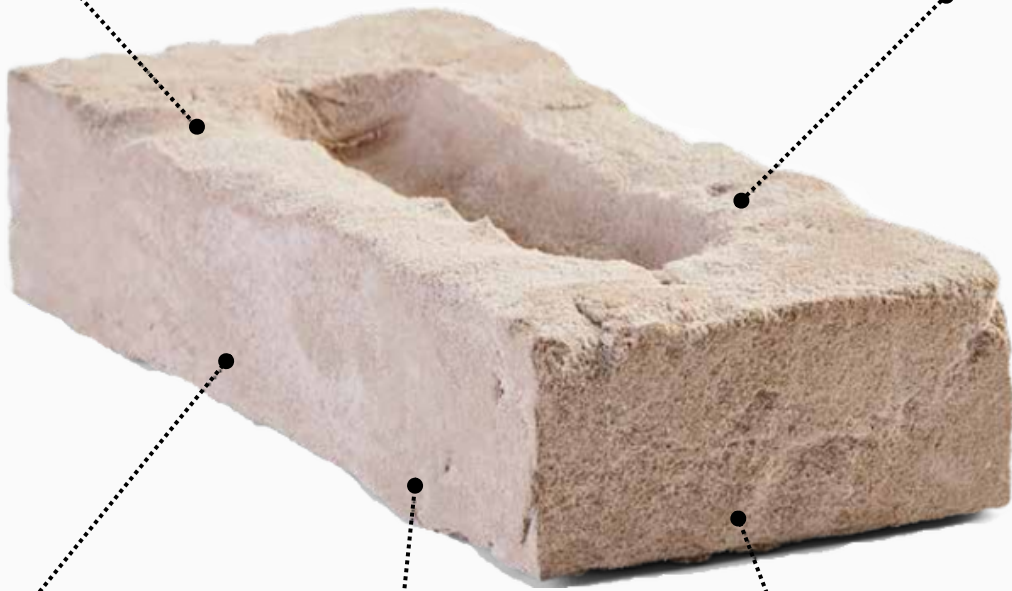

LOHAS

AUSTRALIA

BRICK COLLECTION

FORUM RANGE SPEC GUIDE

LOHASAU.COM

Trendy look

Slightly grained surface

Finely sanded

Pure clay

Hand-moulded stone

Fascinating harmony

-

The Forum collection offers a diverse selection of harmonising hand-moulded bricks, allowing you to create a seamless look by blending similar tones. These sanded, lightly grained stones result in a uniform facade. Alongside the consistent stones, the series includes bricks with nuanced colour shades, imparting a trendy and quirky character to your facade.

A lust for the eye

With their distinctive irregular shape, Forum bricks effortlessly adapt to any facade design, offering simplicity and balance. The variety of shades within the extensive palette can be seamlessly combined, resulting in a captivating interplay of colors tailored to your desired architectural style.

Eco, comic or tradition

Whether it's new construction or renovation, Forum is a perfect fit for any project. In addition to the traditional formats, Forum offers a slimmer variant: the Eco-brick, which is up to 3.5 cm slimmer than the classic brick. This provides extra room for insulation or additional living space along the entire perimeter of the house. Additionally, Forum bricks are also available as brick slips, offering versatile options for various architectural needs.