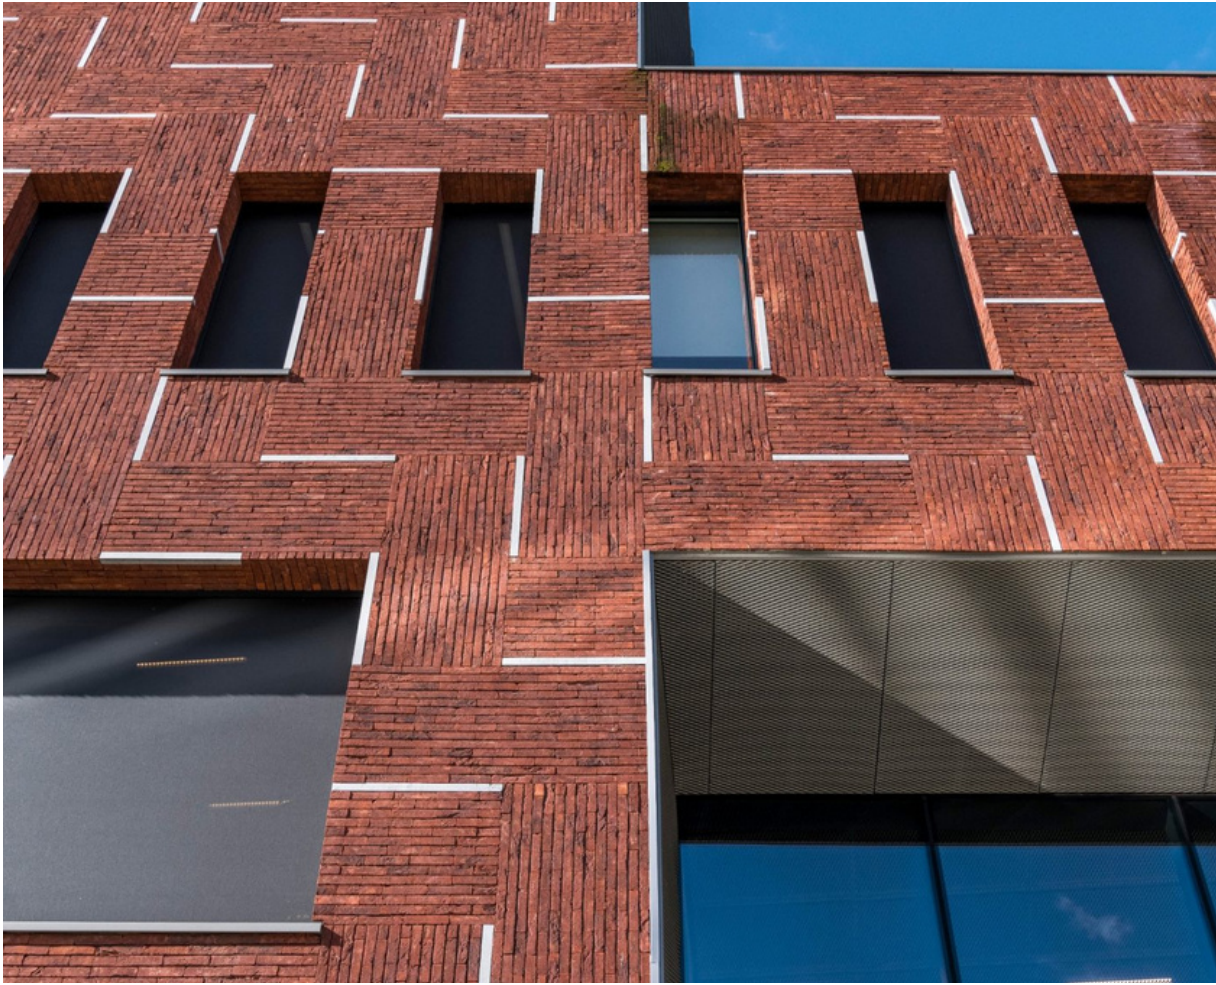

Forum Pampas