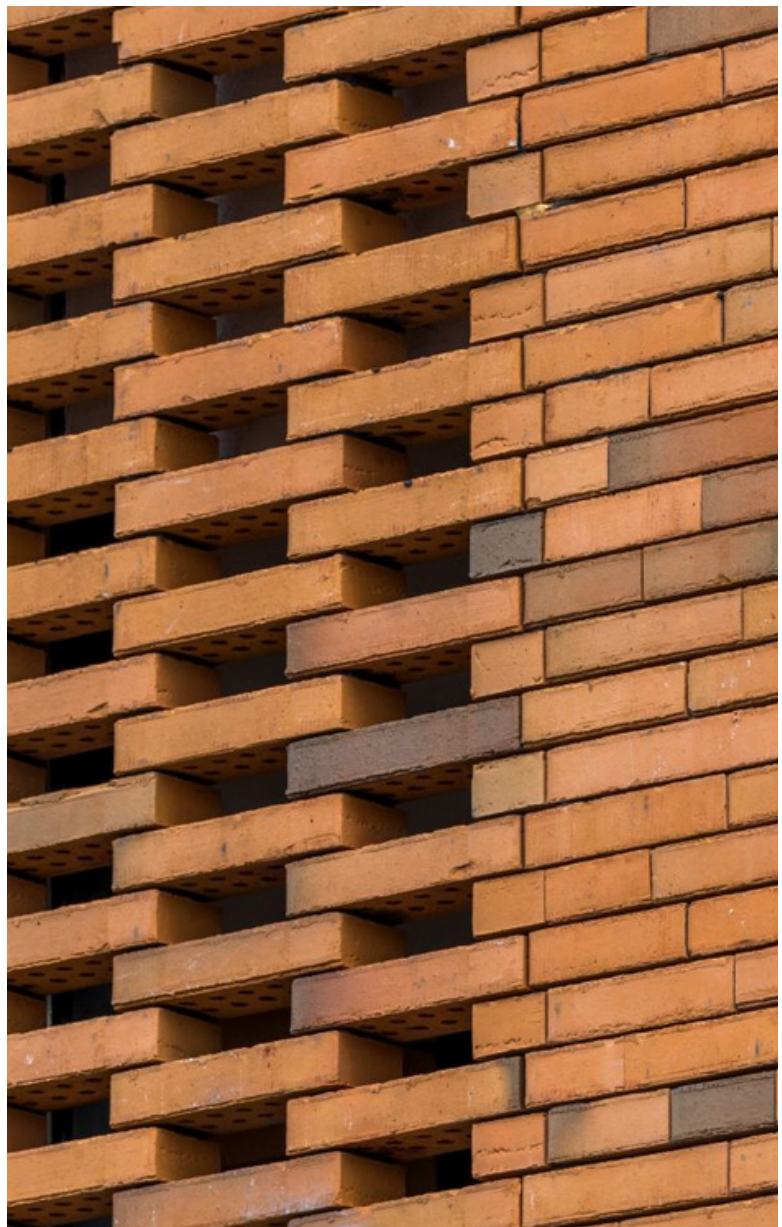

Sleek

Organic tones

Unique sandless texture

Organic colors, linear look

-

Light and lines encapsulate the subtle essence of this brick. Its gracefully refined design and elongated dimensions emphasise horizontality, offering a modern canvas for personalised architecture with a gentle, relaxed character.

When it comes to colours, this brick embraces a pristine palette of organic tones. Whether you choose white, gray, red, or black, each version exudes timeless elegance. The interplay of light stripes and the delicate, smooth, grained structure imbues character into every Eligina contemporary architectural project.

Eligina Arctica White

Eligina Magma Grey

Eligina Arctica White

Eligina Betula

Eligina Magma Grey

Eligina Nordica White

Eligina Robinia

Eligina Silva Greige