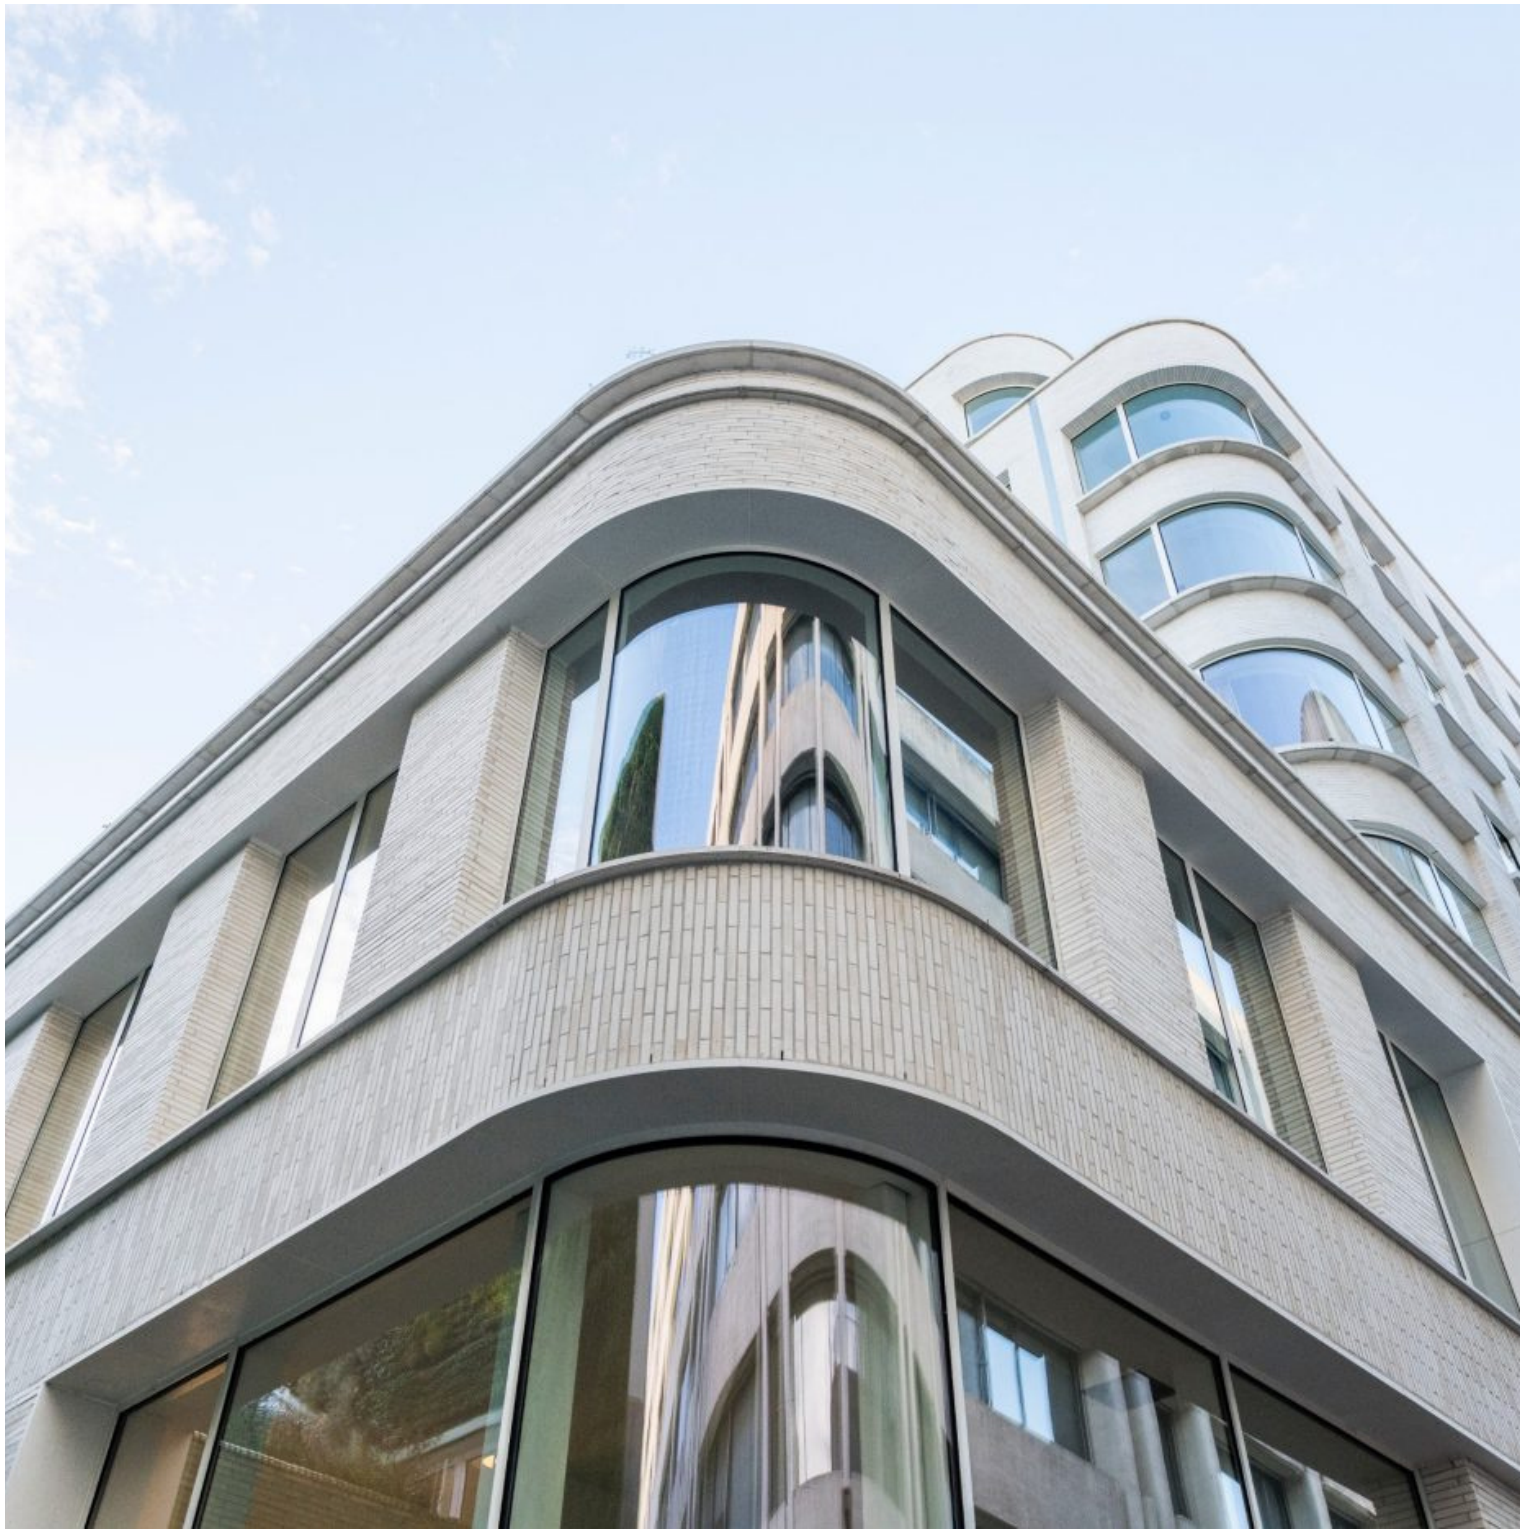

Eligina Nebula Grey

Eligina Arctica White