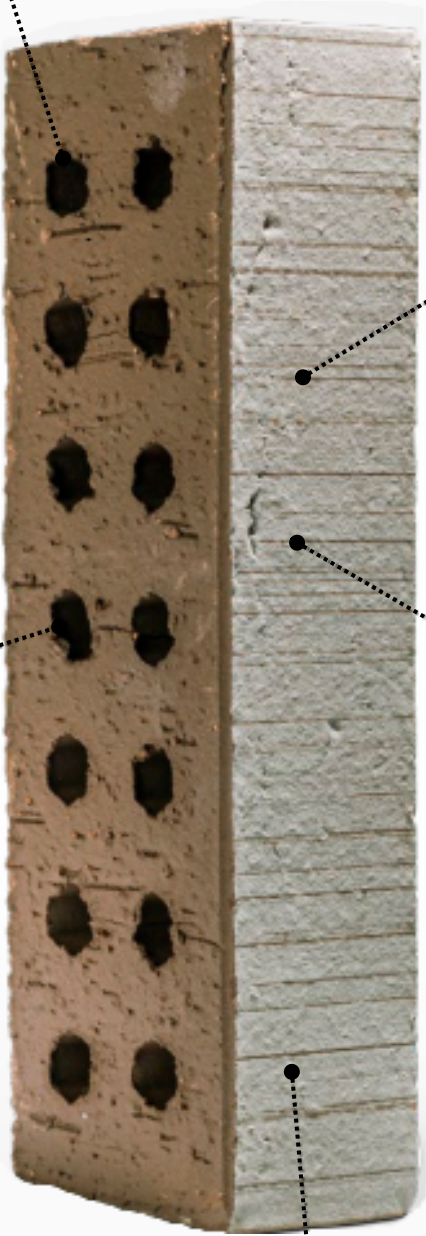

LOHAS

AUSTRALIA

BRICK COLLECTION

ELIGINA RANGE

SPEC GUIDE

LOHASAU.COM

Linear oblong format

Pure

Sleek

Organic tones

Unique sandless texture

Organic colors, linear look

-

Light and lines encapsulate the subtle essence of this brick. Its gracefully refined design and elongated dimensions emphasise horizontality, offering a modern canvas for personalised architecture with a gentle, relaxed character.

When it comes to colours, this brick embraces a pristine palette of organic tones. Whether you choose white, gray, red, or black, each version exudes timeless elegance. The interplay of light stripes and the delicate, smooth, grained structure imbues character into every Eligina contemporary architectural project.

Eligina: Range Overview

Eligina Magma Grey
Size ± 288x90x48 mm
Eco-brick ± 288x65x48 mm

Porosity: ≤ 11%
IW3 - normal sucking

Eligina Nebula Grey
Size ± 288x90x48 mm
Eco-brick ± 288x65x48 mm

Porosity: ≤ 11%
IW3 - normal sucking