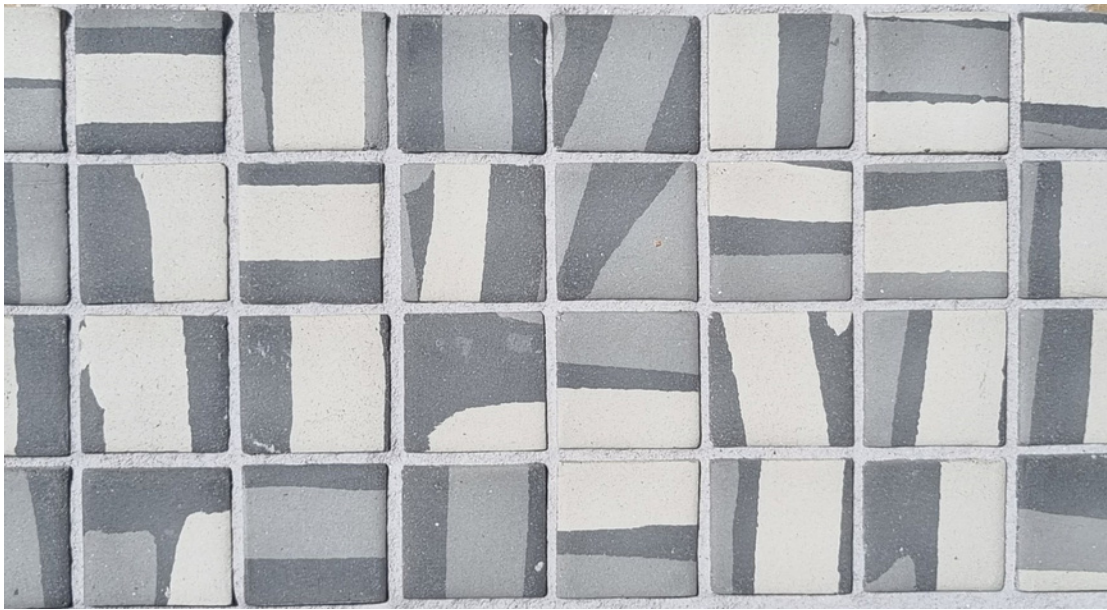

Alma mosaico mezcla